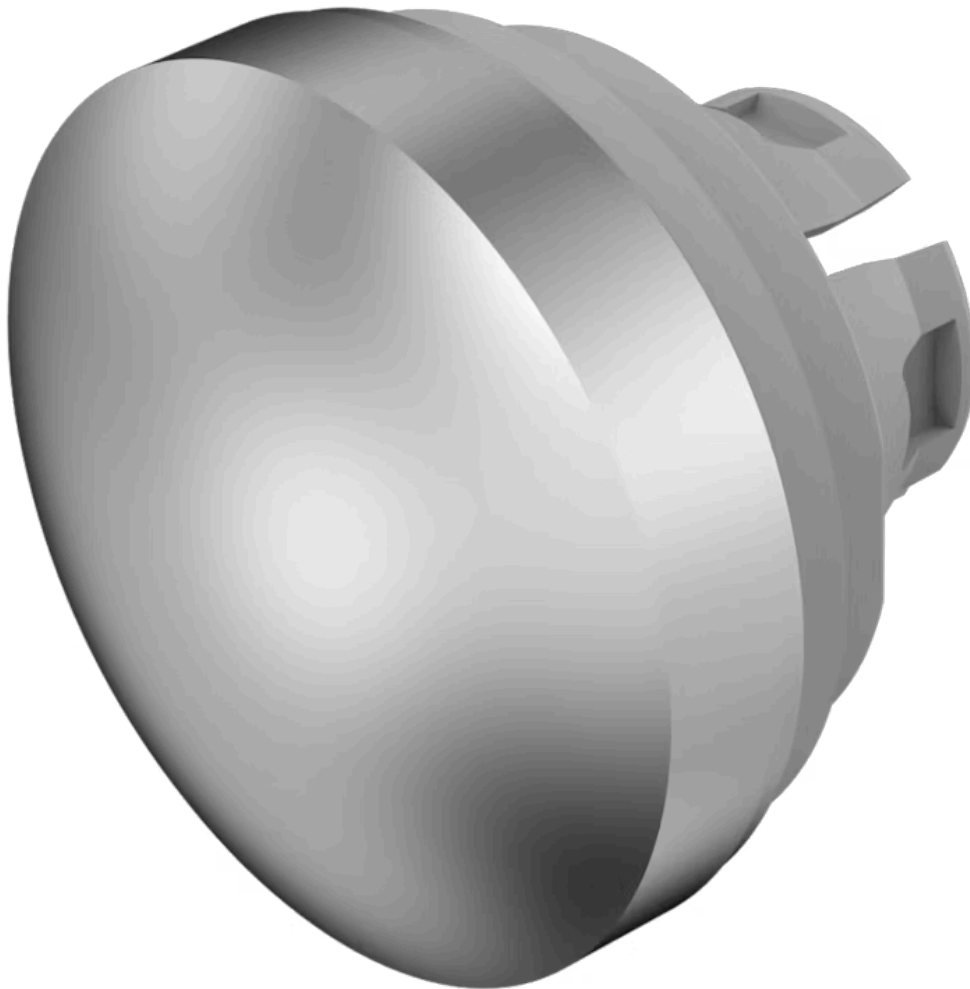

# Lens

84-  
7202.800A

Distribution by  
Mouser

<https://mouser.eao.com/component/84-7202.800A...>

Your product:

---

## 84-7202.800A Lens

*Loading ...*

### OPERATING-/INDICATION PART

**Lens colour:** Nature

**Lens material:** Aluminium

**Lens illumination:** Non illuminated

**Lens shape:** Convex

**Lens optics:** opaque

**Lens type:** Raised above front bezel

### OTHER

**Short Description:** Lens, Ø 19.7 mm, Non illuminated, No Symbol, Nature, Convex, Aluminium

**Dimension:** Ø 19.7 mm

**Hints:** The colour of anodised aluminium parts can vary due to technical production reasons