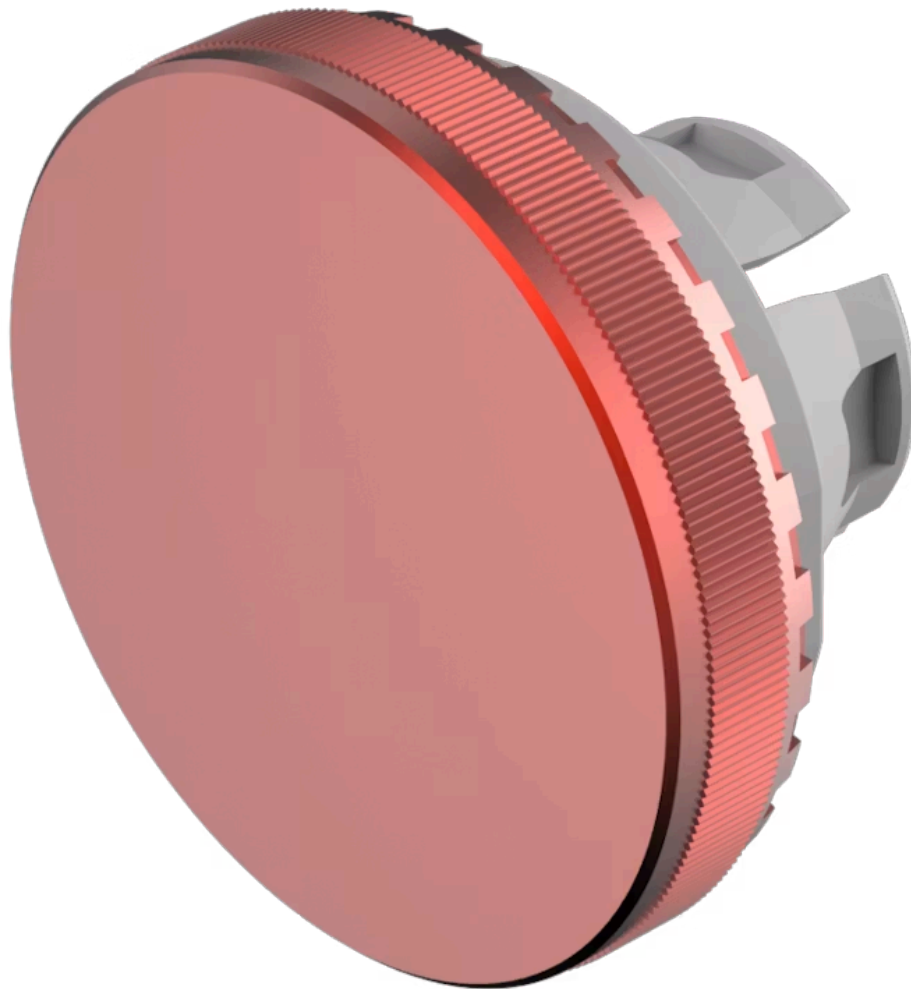

Lens

84-
7205.200

Distribution by
Mouser

<https://mouser.eao.com/component/84-7205.200/...>

Your product:

84-7205.200 Lens

Loading ...

FRONT

Front form: Round

OPERATING-/INDICATION PART

Lens colour: Red

Lens material: Aluminium

Lens illumination: Non illuminated

Lens shape: Flush

Lens optics: opaque

Lens type: Raised above front bezel

Symbol: No Symbol

MECHANICAL CHARACTERISTICS

Weight: 0.002 kg

CERTIFICATE

REACH: REACH compliant

RoHS: RoHS compliant

OTHER

Short Description:

Lens, Ø 19.7 mm, Non illuminated, No Symbol, Red, Flush, Aluminium

Dimension:

Ø 19.7 mm

Hints:

The colour of anodised aluminium parts can vary due to technical production reasons