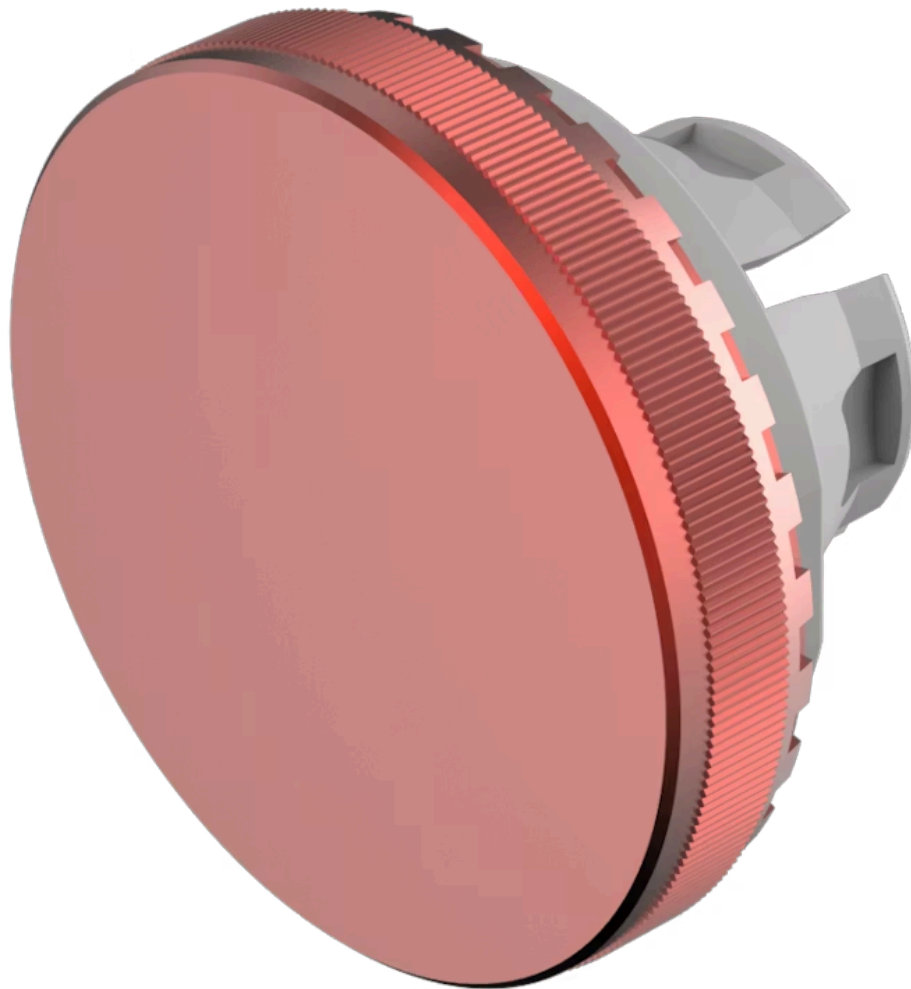

Lens

84-
7205.200

Distribution by
Mouser

<https://mouser.eao.com/component/84-7205.200/...>

Your product:

84-7205.200 Lens

FRONT

Front form: Round

OPERATING-/INDICATION PART

Lens colour: Red

Lens material: Aluminium

Lens illumination: Non illuminated

Lens shape: Flush

Lens optics: opaque

Lens type: Raised above front bezel

Symbol: No Symbol

MECHANICAL CHARACTERISTICS

Weight: 0.002 kg

CERTIFICATE

REACH: REACH compliant

RoHS: RoHS compliant

OTHER

Short Description:

Lens, Ø 19.7 mm, Non illuminated, No Symbol, Red, Flush, Aluminium

Dimension:

Ø 19.7 mm

Hints:

The colour of anodised aluminium parts can vary due to technical production reasons