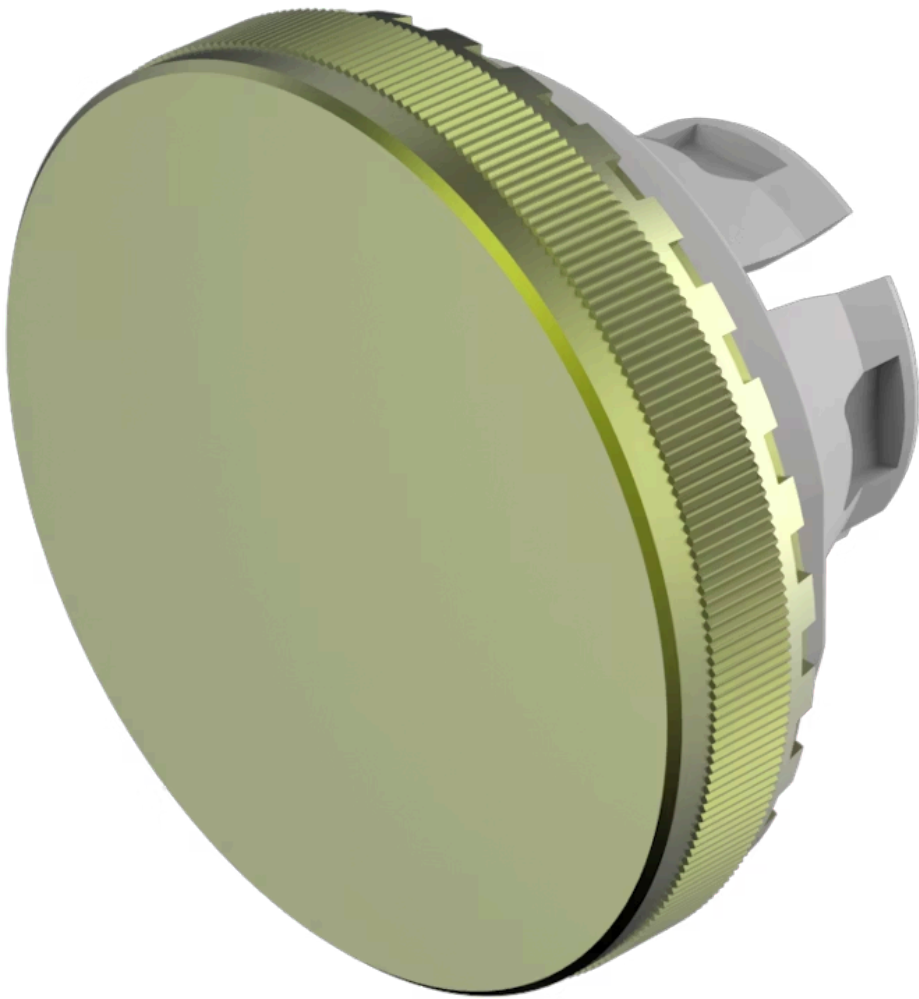

Lens

84-
7205.500A

Distribution by
Mouser

<https://mouser.eao.com/component/84-7205.500A...>

Your product:

84-7205.500A Lens

Loading ...

FRONT

Front form: Round

OPERATING-/INDICATION PART

Lens colour: Olive green

Lens material: Aluminium

Lens illumination: Non illuminated

Lens shape: Flush

Lens optics: opaque

Lens type: Raised above front bezel

Symbol: No Symbol

MECHANICAL CHARACTERISTICS

Weight: 0.003 kg

CERTIFICATE

REACH: REACH compliant

RoHS: RoHS compliant

OTHER

Short Description: Lens, Ø 19.7 mm, Non illuminated, No Symbol, Olive green, Flush, Aluminium

Dimension: Ø 19.7 mm

Hints: The colour of anodised aluminium parts can vary due to technical production reasons