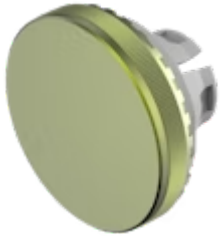

Lens

84-
7205.500A

Distribution by
Mouser

<https://mouser.eao.com/component/84-7205.500A...>

Your product:

84-7205.500A Lens

Loading ...

FRONT

Front form: Round

OPERATING-/INDICATION PART

Lens colour: Olive green

Lens material: Aluminium

Lens illumination: Non illuminated

Lens shape: Flush

Lens optics: opaque

Lens type: Raised above front bezel

Symbol: No Symbol

MECHANICAL CHARACTERISTICS

Weight: 0.003 kg

CERTIFICATE

REACH: REACH compliant

RoHS: RoHS compliant

OTHER

Short Description: Lens, Ø 19.7 mm, Non illuminated, No Symbol, Olive green, Flush, Aluminium

Dimension: Ø 19.7 mm

Hints: The colour of anodised aluminium parts can vary due to technical production reasons