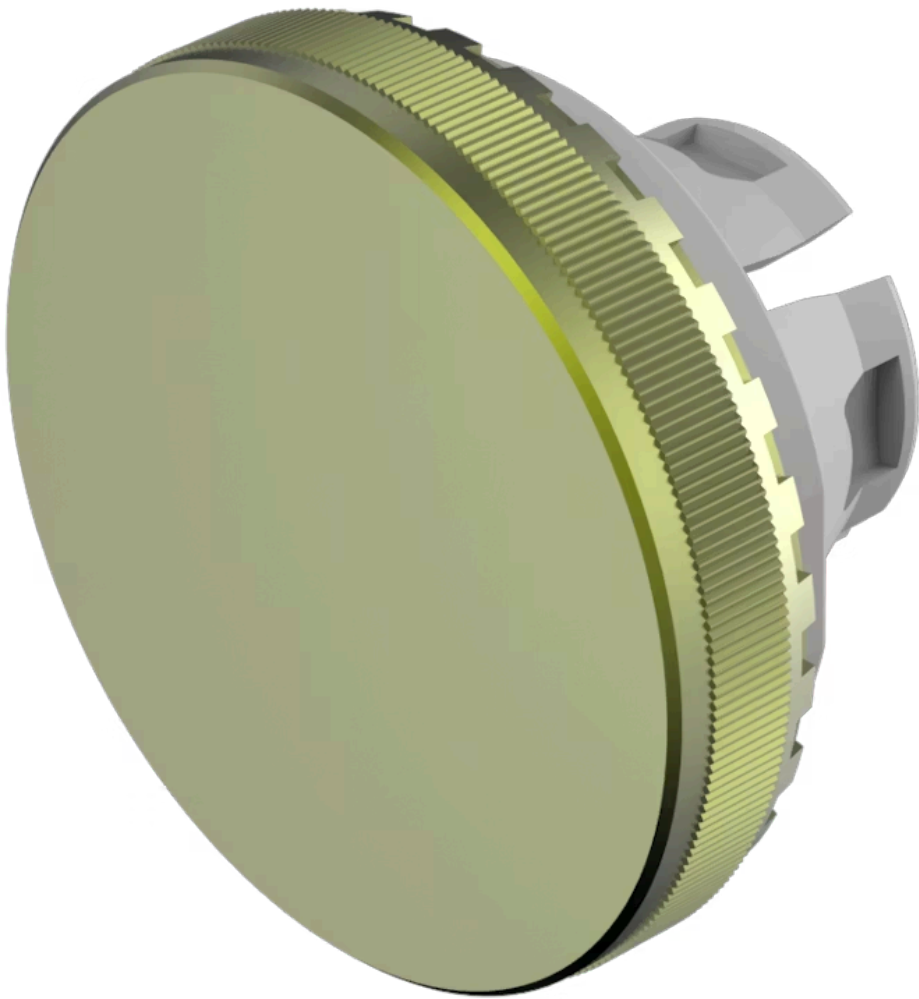

Lens

84-
7205.500A

Distribution by
Mouser

<https://mouser.eao.com/component/84-7205.500A...>

Your product:

84-7205.500A Lens

Loading ...

FRONT

Front form: Round

OPERATING-/INDICATION PART

Lens colour: Olive green

Lens material: Aluminium

Lens illumination: Non illuminated

Lens shape: Flush

Lens optics: opaque

Lens type: Raised above front bezel

Symbol: No Symbol

MECHANICAL CHARACTERISTICS

Weight: 0.003 kg

CERTIFICATE

REACH: REACH compliant

RoHS: RoHS compliant

OTHER

Short Description: Lens, Ø 19.7 mm, Non illuminated, No Symbol, Olive green, Flush, Aluminium

Dimension: Ø 19.7 mm

Hints: The colour of anodised aluminium parts can vary due to technical production reasons