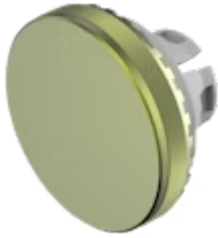

Lens

84-
7205.500A

Distribution by
Mouser

<https://mouser.eao.com/component/84-7205.500A...>

Your product:

84-7205.500A Lens

Loading ...

FRONT

Front form: Round

OPERATING-/INDICATION PART

Lens colour: Olive green

Lens material: Aluminium

Lens illumination: Non illuminated

Lens shape: Flush

Lens optics: opaque

Lens type: Raised above front bezel

Symbol: No Symbol

MECHANICAL CHARACTERISTICS

Weight: 0.003 kg

CERTIFICATE

REACH: REACH compliant

RoHS: RoHS compliant

OTHER

Short Description: Lens, Ø 19.7 mm, Non illuminated, No Symbol, Olive green, Flush, Aluminium

Dimension: Ø 19.7 mm

Hints: The colour of anodised aluminium parts can vary due to technical production reasons