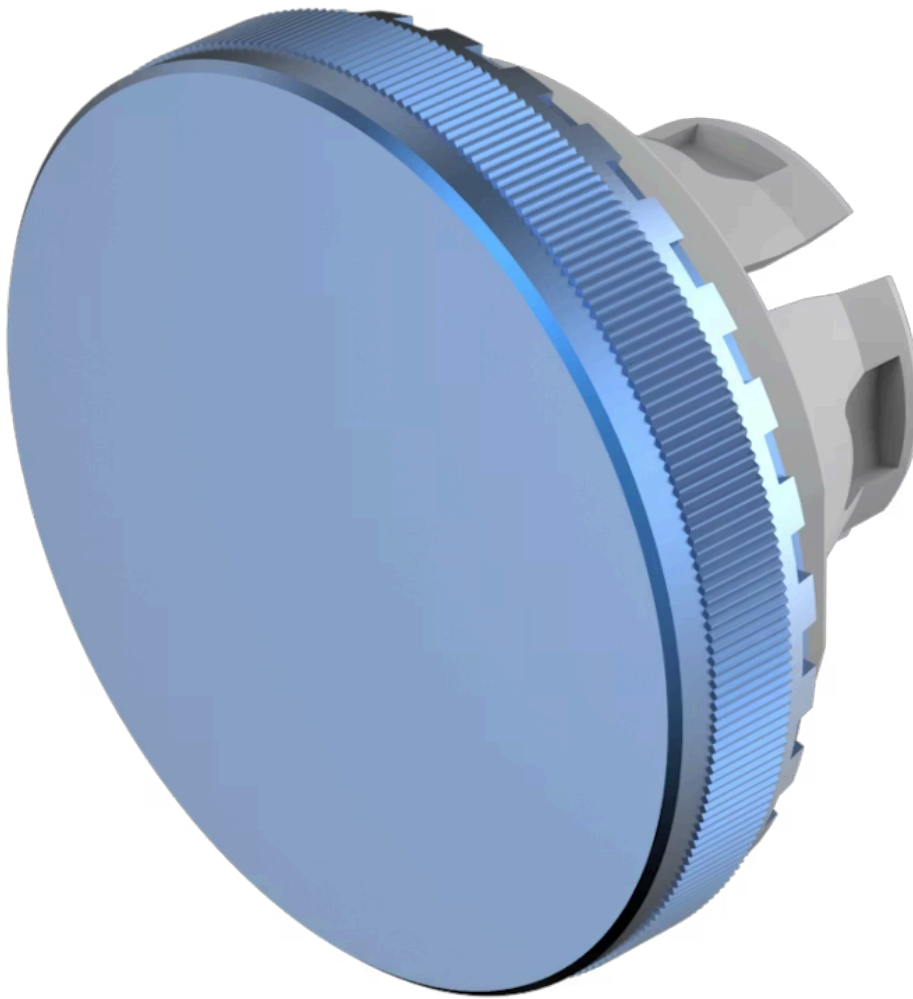

Lens

84-
7205.600A

Distribution by
Mouser

<https://mouser.eao.com/component/84-7205.600A...>

Your product:

84-7205.600A Lens

FRONT

Front form: Round

OPERATING-/INDICATION PART

Lens colour: Blue

Lens material: Aluminium

Lens illumination: Non illuminated

Lens shape: Flush

Lens optics: opaque

Lens type: Raised above front bezel

Symbol: No Symbol

MECHANICAL CHARACTERISTICS

Weight: 0.003 kg

CERTIFICATE

REACH: REACH compliant

RoHS: RoHS compliant

OTHER

Short Description:

Lens, Ø 19.7 mm, Non illuminated, No Symbol, Blue, Flush, Aluminium

Dimension:

Ø 19.7 mm

Hints:

The colour of anodised aluminium parts can vary due to technical production reasons