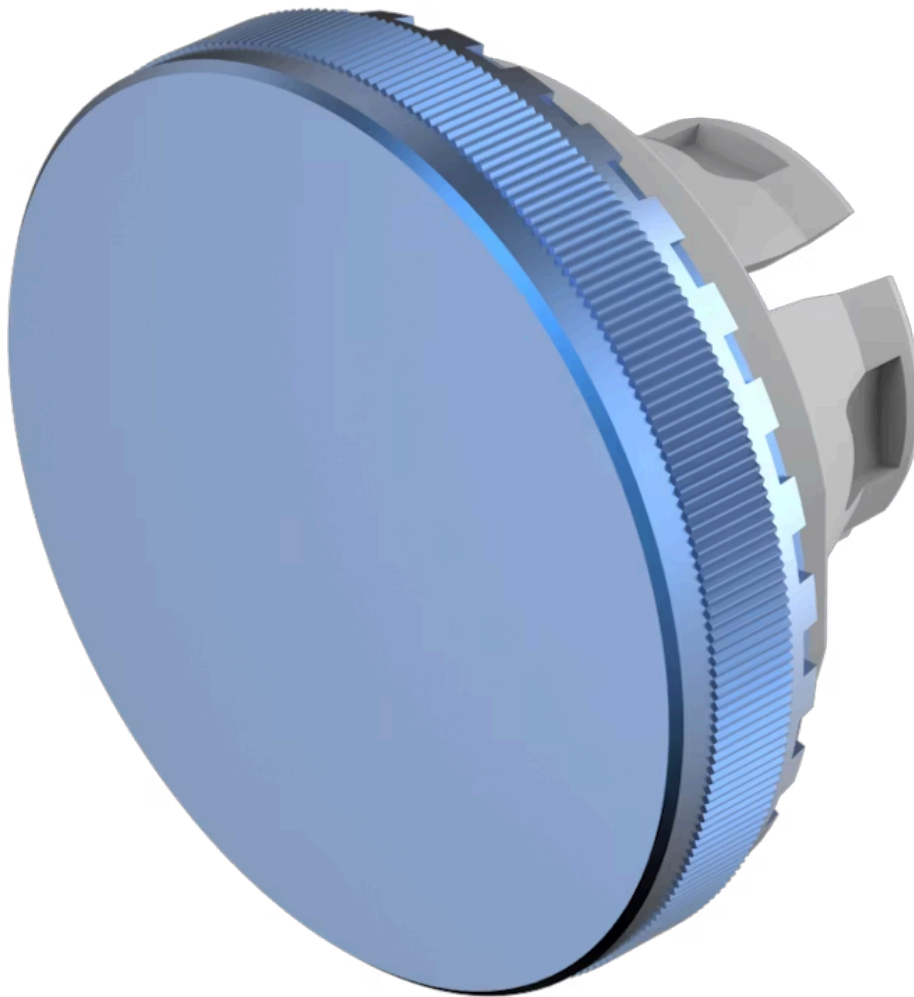

Lens

84-
7205.600A

Distribution by
Mouser

<https://mouser.eao.com/component/84-7205.600A...>

Your product:

84-7205.600A Lens

Loading ...

FRONT

Front form: Round

OPERATING-/INDICATION PART

Lens colour: Blue

Lens material: Aluminium

Lens illumination: Non illuminated

Lens shape: Flush

Lens optics: opaque

Lens type: Raised above front bezel

Symbol: No Symbol

MECHANICAL CHARACTERISTICS

Weight: 0.003 kg

CERTIFICATE

REACH: REACH compliant

RoHS: RoHS compliant

OTHER

Short Description:

Lens, Ø 19.7 mm, Non illuminated, No Symbol, Blue, Flush, Aluminium

Dimension:

Ø 19.7 mm

Hints:

The colour of anodised aluminium parts can vary due to technical production reasons