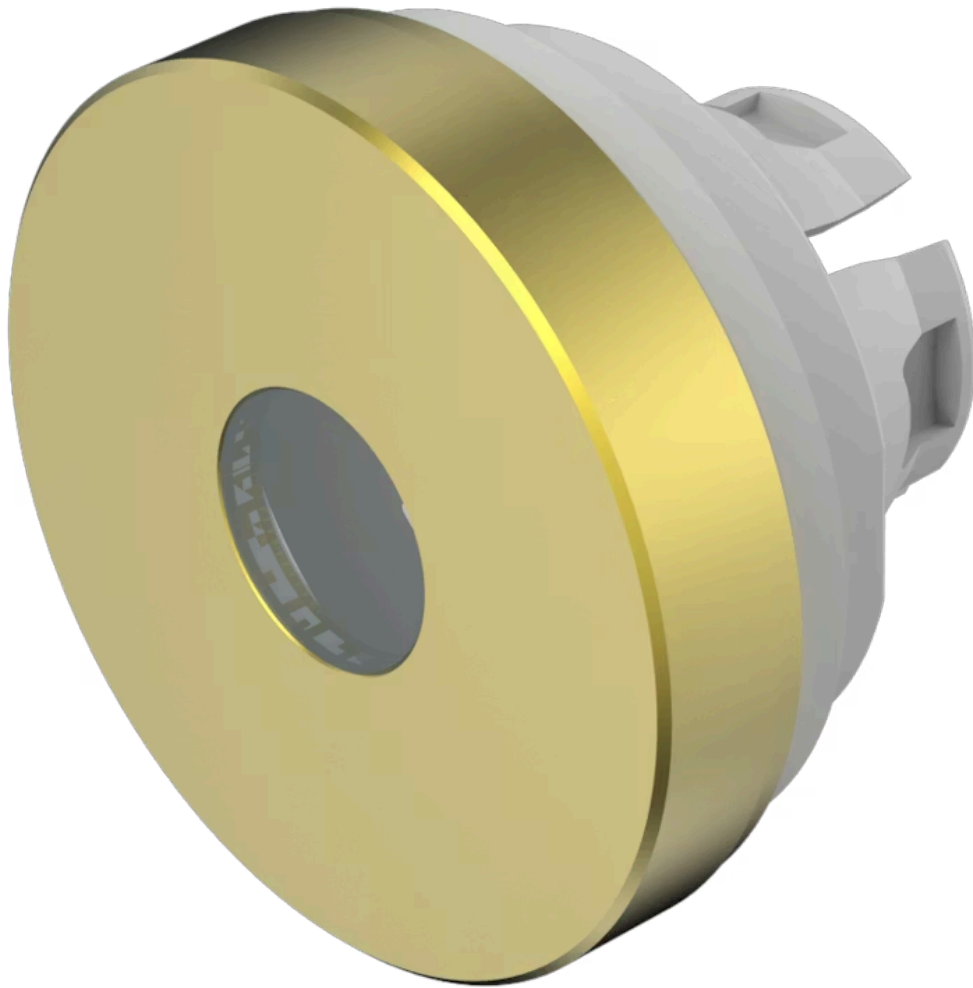

Lens

84-
7211.400

Distribution by
Mouser

Your product:

84-7211.400 Lens

Loading ...

FRONT

Front form: Round

OPERATING-/INDICATION PART

Lens colour: Gold

Lens material: Aluminium

Lens illumination: Illuminated

Lens shape: Flush

Lens optics: opaque

Lens type: Level with front bezel

Symbol: No Symbol

Shape of illumination: Dot

MECHANICAL CHARACTERISTICS

Weight: 0.002 kg

CERTIFICATE

REACH: REACH compliant

RoHS: RoHS compliant

OTHER

Short Description: Lens, Ø 19.7 mm, Illuminated, No Symbol, Gold, Flush, Aluminium

Dimension: Ø 19.7 mm

Hints:

The colour of anodised aluminium parts can vary due to technical production reasons