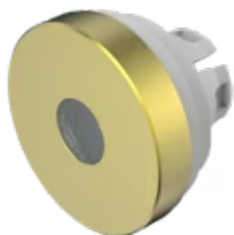

Lens

84-
7211.400

Distribution by
Mouser

Your product:

84-7211.400 Lens

Loading ...

FRONT

Front form: Round

OPERATING-/INDICATION PART

Lens colour: Gold

Lens material: Aluminium

Lens illumination: Illuminated

Lens shape: Flush

Lens optics: opaque

Lens type: Level with front bezel

Symbol: No Symbol

Shape of illumination: Dot

MECHANICAL CHARACTERISTICS

Weight: 0.002 kg

CERTIFICATE

REACH: REACH compliant

RoHS: RoHS compliant

OTHER

Short Description: Lens, Ø 19.7 mm, Illuminated, No Symbol, Gold, Flush, Aluminium

Dimension: Ø 19.7 mm

Hints:

The colour of anodised aluminium parts can vary due to technical production reasons