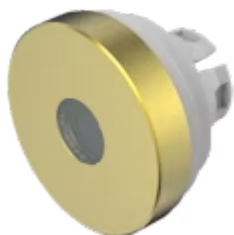

Lens

84-
7215.400

Distribution by
Mouser

Your product:

84-7215.400 Lens

Loading ...

FRONT

Front form: Round

OPERATING-/INDICATION PART

Lens colour: Gold

Lens material: Aluminium

Lens illumination: Illuminated

Lens shape: Flush

Lens optics: opaque

Lens type: Raised above front bezel

Symbol: No Symbol

Shape of illumination: Dot

MECHANICAL CHARACTERISTICS

Weight: 0.002 kg

CERTIFICATE

REACH: REACH compliant

RoHS: RoHS compliant

OTHER

Short Description: Lens, Ø 19.7 mm, Illuminated, No Symbol, Gold, Flush, Aluminium

Dimension: Ø 19.7 mm

Hints:

The colour of anodised aluminium parts can vary due to technical production reasons