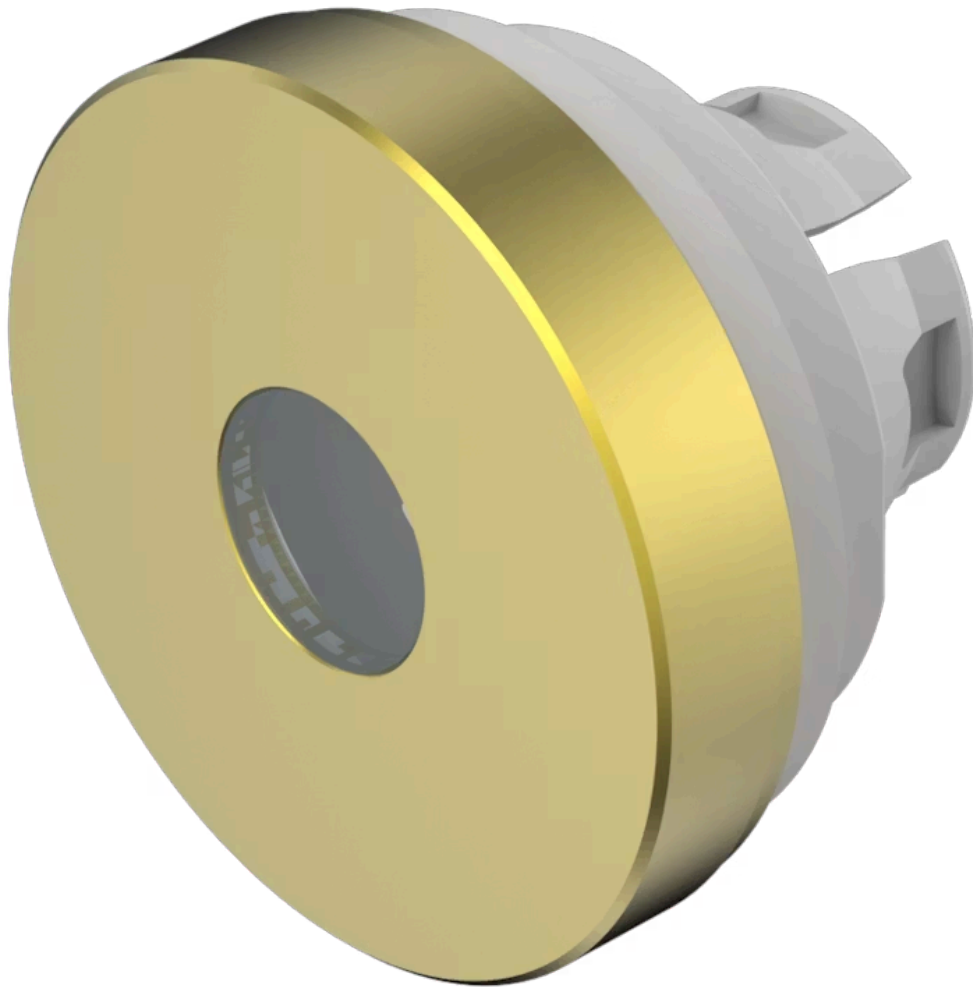

Lens

84-
7215.400

Distribution by
Mouser

Your product:

84-7215.400 Lens

Loading ...

FRONT

Front form: Round

OPERATING-/INDICATION PART

Lens colour: Gold

Lens material: Aluminium

Lens illumination: Illuminated

Lens shape: Flush

Lens optics: opaque

Lens type: Raised above front bezel

Symbol: No Symbol

Shape of illumination: Dot

MECHANICAL CHARACTERISTICS

Weight: 0.002 kg

CERTIFICATE

REACH: REACH compliant

RoHS: RoHS compliant

OTHER

Short Description: Lens, Ø 19.7 mm, Illuminated, No Symbol, Gold, Flush, Aluminium

Dimension: Ø 19.7 mm

Hints:

The colour of anodised aluminium parts can vary due to technical production reasons