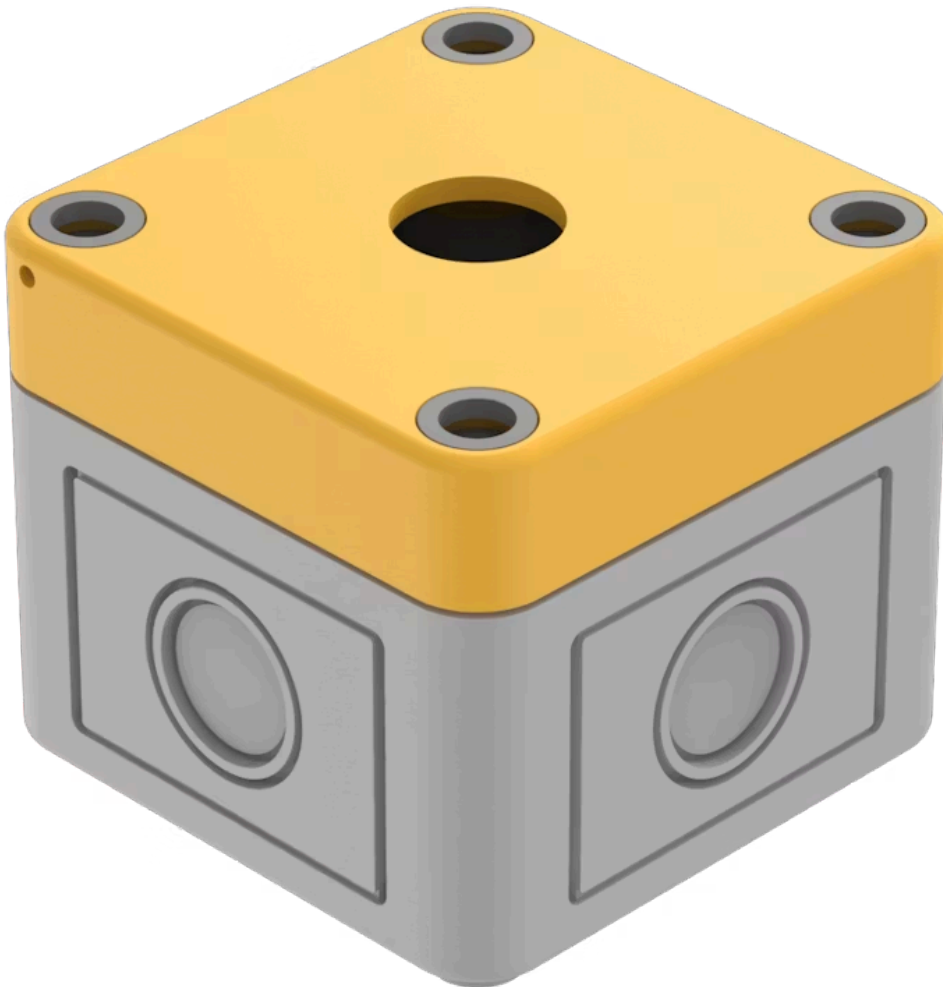

# Enclosure

84-910

Distribution by  
Mouser

<https://mouser.eao.com/component/84-910/en/en...>

Your product:

## 84-910 Enclosure

*Loading ...*

### MECHANICAL CHARACTERISTICS

**Weight:** 0.099 kg

### OTHER

**Short Description:** Enclosure, 65 mm x 65 mm x 57 mm, Plastic

**Titel Accessory:** Enclosure

**Dimension:** 65 mm x 65 mm x 57 mm

**Material:** Plastic

**Housing colour:** Yellow / Grey

**Product attributes:** Bottom grey similar RAL 7035; cover lead-sealable, yellow similar RAL 1004