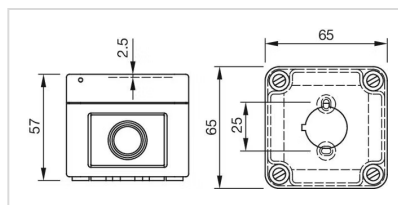

### OTHER

**Short Description:** Enclosure, 65 mm x 65 mm x 57 mm, Plastic

**Titel Accessory:** Enclosure

**Dimension:** 65 mm x 65 mm x 57 mm

**Material:** Plastic

**Housing colour:** Yellow / Grey

**Product attributes:** Bottom grey similar RAL 7035; cover lead-sealable, yellow similar RAL 1004

**Dimension drawings:**

for Part No. 84-910