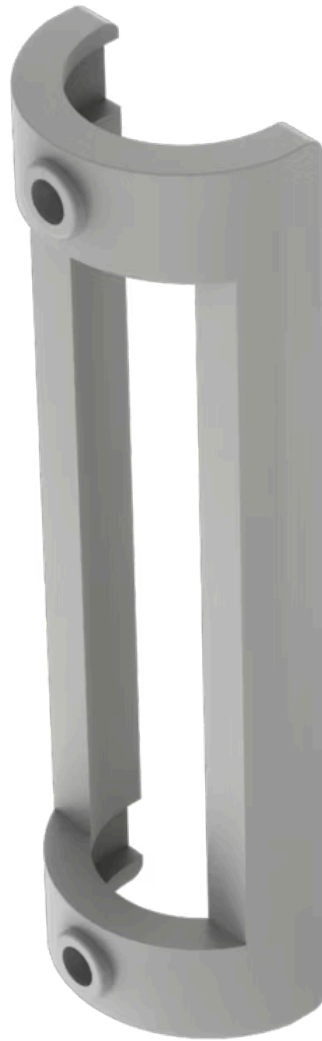

Adaptor for housing, pole mounting 25 mm dia.

84-9300.8

Distribution by
Mouser

<https://mouser.eao.com/component/84-9300.8/en...>

Your product:

84-9300.8

Adaptor for housing, pole mounting 25 mm dia.

Loading . . .

FRONT

Colour: Grey

ELECTRICAL CHARACTERISTICS

Forward voltage:

MECHANICAL CHARACTERISTICS

Weight: 0.008 kg

OTHER

Short Description: Adaptor for housing, pole mounting 25 mm dia., Plastic, Grey

Title Accessory: Adaptor for housing, pole mounting 25 mm dia.

Material: Plastic

Product attributes: For housing, pole mounting 35 mm dia.

Colour RAL: 7016 RAL

Dimension drawings: