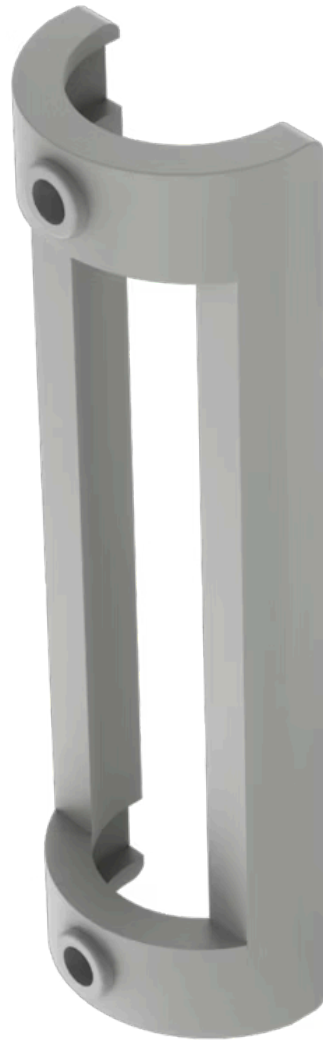

Adaptor for housing, pole mounting 25 mm dia.

84-9300.8

Distribution by
Mouser

<https://mouser.eao.com/component/84-9300.8/en...>

Your product:

84-9300.8

Adaptor for housing, pole mounting 25 mm dia.

Loading . . .

FRONT

Colour: Grey

MECHANICAL CHARACTERISTICS

Weight: 0.008 kg

OTHER

Short Description: Adaptor for housing, pole mounting 25 mm dia., Plastic, Grey

Titel Accessory: Adaptor for housing, pole mounting 25 mm dia.

Material: Plastic

Product attributes: For housing, pole mounting 35 mm dia.

Colour RAL: 7016 RAL

Dimension drawings: