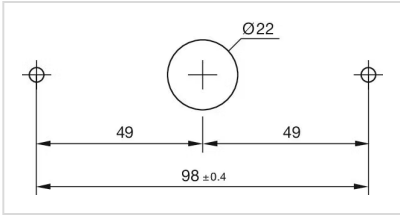

Dimension drawings: