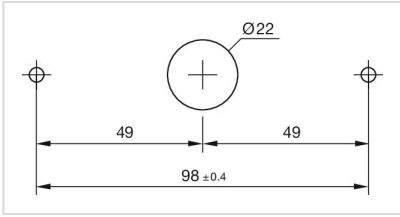

Dimension drawings: