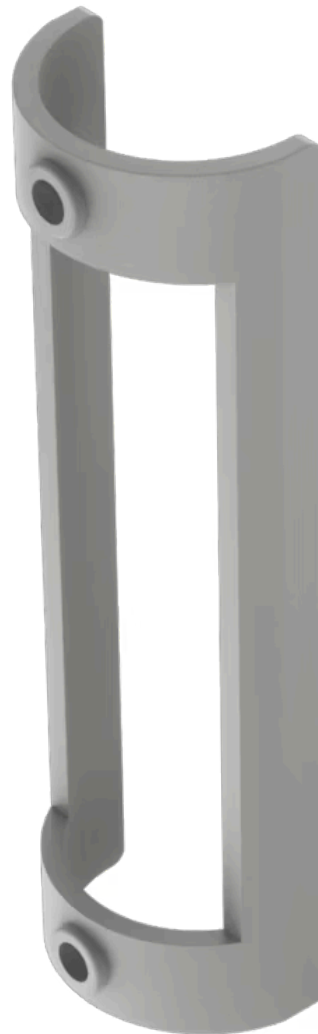

# Adaptor for housing, pole mounting 30 mm dia.

84-9700.8

Distribution by  
Mouser

<https://mouser.eao.com/component/84-9700.8/en...>

Your product:

84-9700.8

Adaptor for housing, pole mounting 30 mm dia.

*Loading . . .*

#### FRONT

**Colour:** Grey

#### ELECTRICAL CHARACTERISTICS

**Forward voltage:**

#### OTHER

**Short Description:** Adaptor for housing, pole mounting 30 mm dia., Plastic, Grey

**Title Accessory:** Adaptor for housing, pole mounting 30 mm dia.

**Material:** Plastic

**Product attributes:** For housing, pole mounting 35 mm dia.