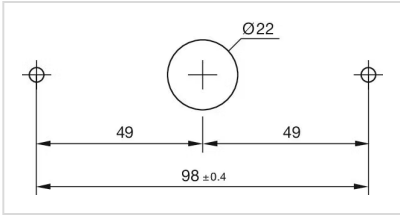

MOUNTING

Mounting cut-out: Ø 22.5 mm

Mounting type: wall mounting

MECHANICAL CHARACTERISTICS

Weight: 0.024 kg

CERTIFICATE

REACH: REACH compliant

RoHS: RoHS compliant

OTHER

Short Description: Housing wall mounting

Dimension: 110 mm x 36 mm

Material: Plastic

Product attributes: Housing wall mounting

Hints: Screws are not contained in the scope of supply

Colour RAL: 1023 RAL

Mounting cut-outs:

Dimension drawings: