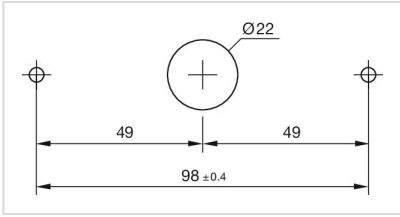

MOUNTING

Mounting cut-out: Ø 22.5 mm

Mounting type: wall mounting

MECHANICAL CHARACTERISTICS

Weight: 0.024 kg

CERTIFICATE

REACH: REACH compliant

RoHS: RoHS compliant

OTHER

Short Description: Housing wall mounting

Dimension: 110 mm x 36 mm

Material: Plastic

Product attributes: Housing wall mounting

Hints: Screws are not contained in the scope of supply

Colour RAL: 1023 RAL

Mounting cut-outs:

Dimension drawings: