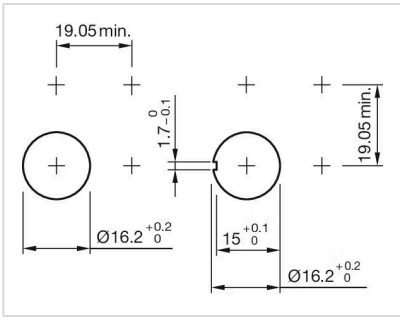

### MECHANICAL CHARACTERISTICS

<b>Tightening torque:</b>	Fixing nut max. 0.5 Nm, Fixing screw mounting flange 0.4 Nm
<b>Weight:</b>	0.004 kg

### OTHER

**Short Description:** Actuator, 18,4 mm x 18,4 mm, Flush, Illuminated, Colourless, Plastic, transparent, Square, Black, Plastic, IP40  
**Dimension:** 18.4 mm x 18.4 mm  
**Housing colour:** Black  
**Housing material:** Plastic  
**Wiring diagrams:**

**Mounting cut-outs:**

**Dimension drawings:**