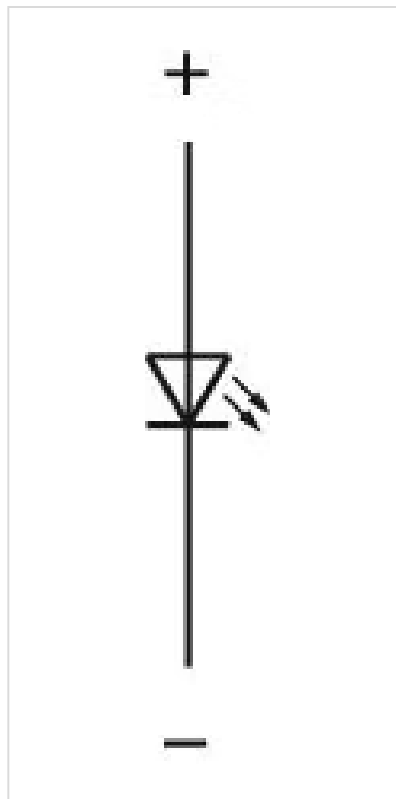

### FRONT

<b>Front dimension:</b>	18,4 mm x 18,4 mm
<b>Front form:</b>	Square
<b>Front bezel colour:</b>	Black
<b>Front bezel material:</b>	Plastic

### OPERATING-/INDICATION PART

<b>Lens colour:</b>	Colourless
<b>Lens material:</b>	Plastic
<b>Lens illumination:</b>	Illuminated
<b>Lens shape:</b>	Flush
<b>Lens optics:</b>	transparent

### OTHER

**Short Description:** Actuator, 18,4 mm x 18,4 mm, Flush, Illuminated, Colourless, Plastic, transparent, Square, Black, Plastic, IP40  
**Dimension:** 18.4 mm x 18.4 mm  
**Housing colour:** Black  
**Housing material:** Plastic  
**Wiring diagrams:**