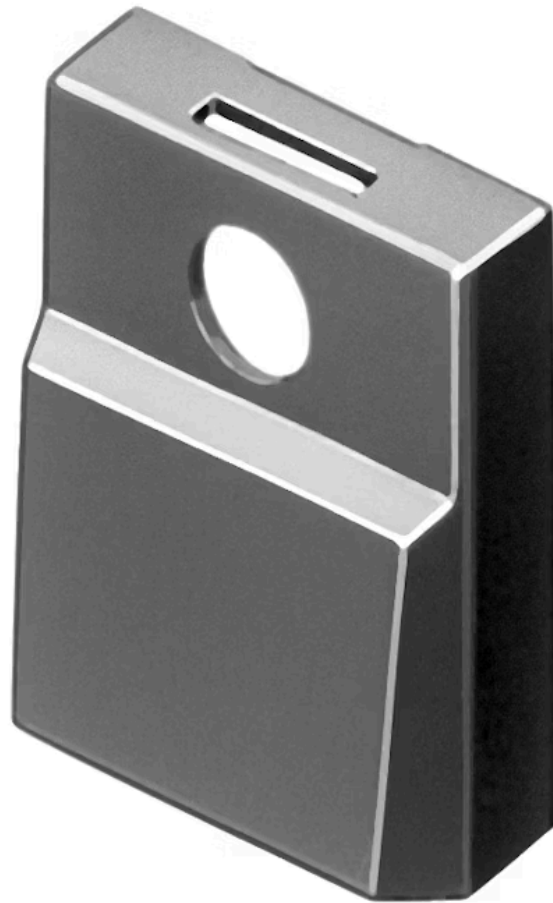

Lens

96-
906.0

Distribution by
Mouser

<https://mouser.eao.com/component/96-906.0/en/...>

Your product:

96-906.0 Lens

PRODUCT RANGE

Product Status: Phase-out

FRONT

Front form: Rectangular

OPERATING-/INDICATION PART

Lens colour: Black

Lens material: Plastic

Lens illumination: Illuminated

Lens optics: opaque

Marking symbol shape: none

MECHANICAL CHARACTERISTICS

Weight: 0 kg

CERTIFICATE

REACH: REACH compliant

RoHS: RoHS compliant

OTHER

Short Description: Lens, 17.4 mm x 12.4 mm, Illuminated, Black, Plastic

Dimension: 17.4 mm x 12.4 mm