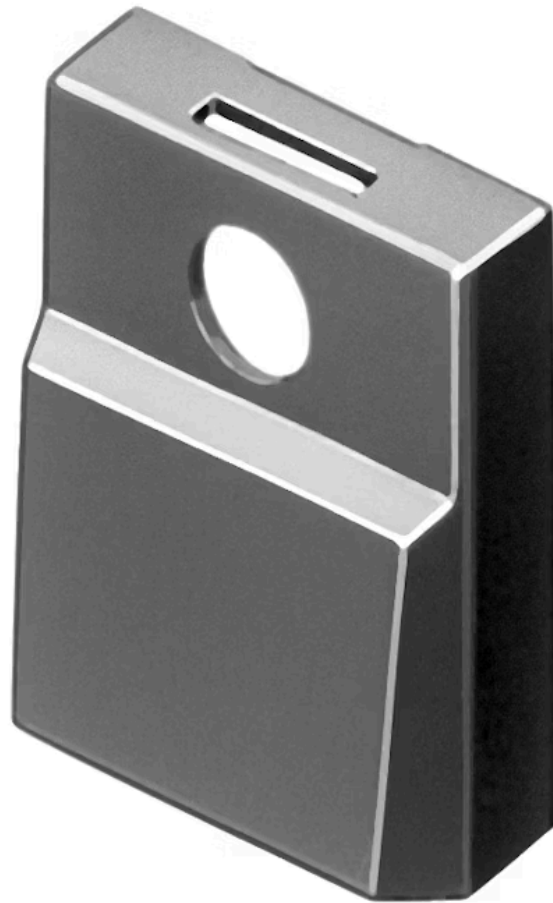

Lens

96-
906.8

Distribution by
Mouser

<https://mouser.eao.com/component/96-906.8/en/...>

Your product:

96-906.8
Lens

PRODUCT RANGE

Product Status: Phase-out

FRONT

Front form: Rectangular

OPERATING-/INDICATION PART

Lens colour: Grey

Lens material: Plastic

Lens illumination: Illuminated

Marking symbol shape: none

MECHANICAL CHARACTERISTICS

Weight: 0.001 kg

CERTIFICATE

REACH: REACH compliant

RoHS: RoHS compliant

OTHER

Short Description: Lens, 17.4 mm x 12.4 mm, Illuminated, Grey, Plastic

Dimension: 17.4 mm x 12.4 mm

Colour RAL: 7012 RAL