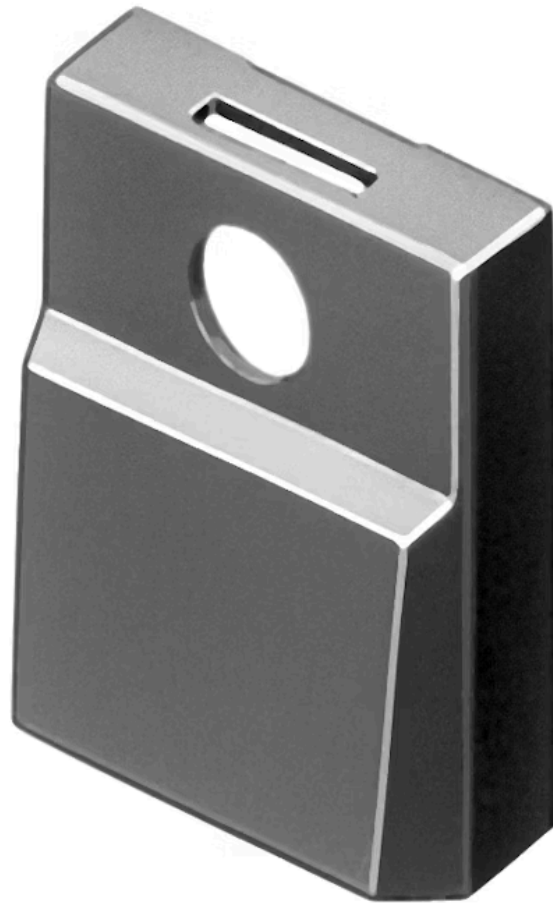

Lens

96-
936.0

Distribution by
Mouser

<https://mouser.eao.com/component/96-936.0/en/...>

Your product:

96-936.0 Lens

PRODUCT RANGE

Product Status: Phase-out

FRONT

Front form: Square

OPERATING-/INDICATION PART

Lens colour: Black

Lens material: Plastic

Lens illumination: Illuminated

Lens optics: opaque

Marking symbol shape: none

MECHANICAL CHARACTERISTICS

Weight: 0 kg

CERTIFICATE

REACH: REACH compliant

RoHS: RoHS compliant

OTHER

Short Description: Lens, 17.4 mm x 17.4 mm, Illuminated, Black, Plastic

Dimension: 17.4 mm x 17.4 mm